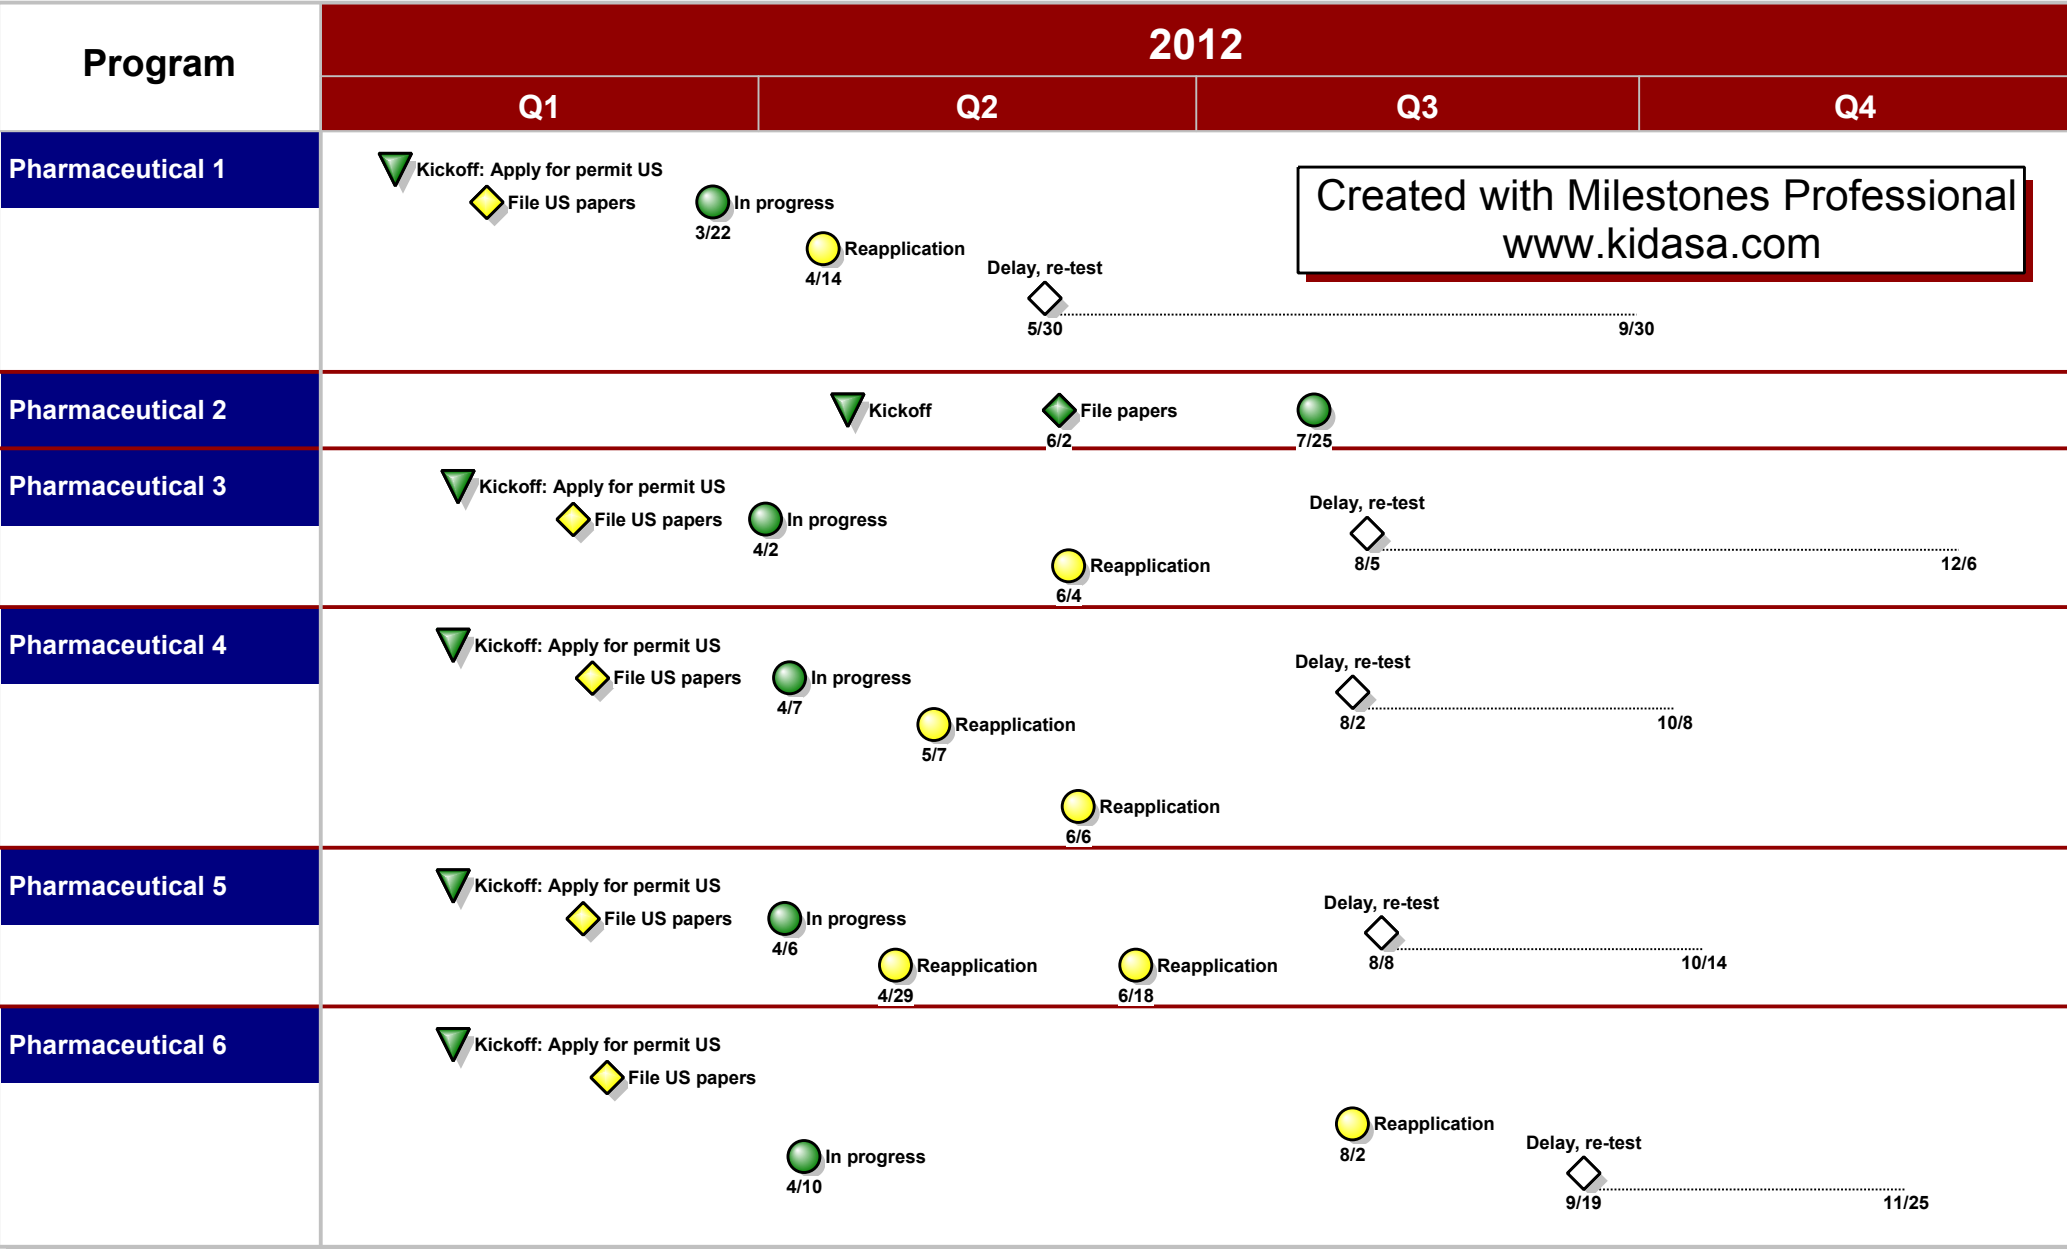

# KEY Project Events

Created with Milestones Professional  
[www.kidasa.com](http://www.kidasa.com)

- Milestone
- Launch
- Regulatory Submission

- on Track
- At Risk
- Date will not be met

- Acceleration
- Delay